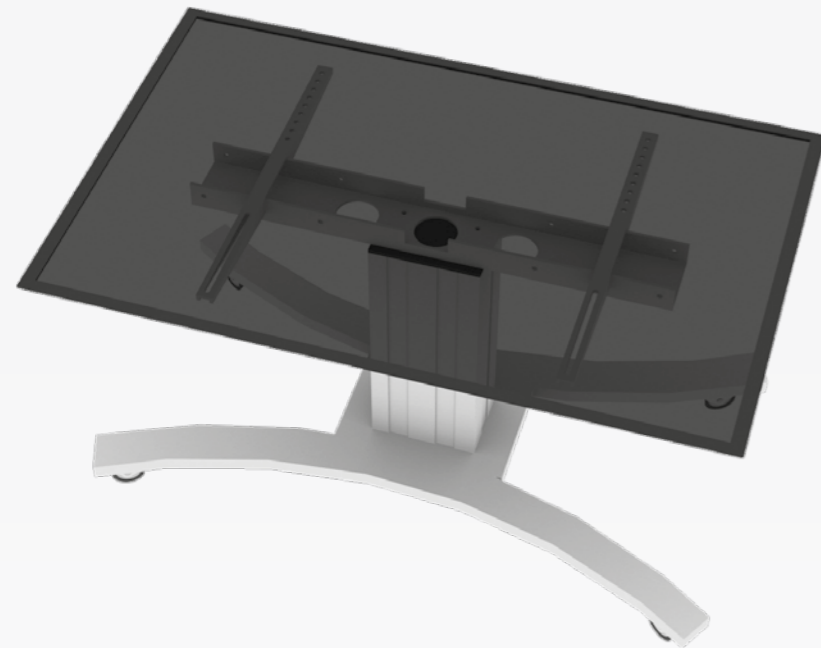

CONEN MOUNTS

Flat panel table systems for interactive displays up to 75"

Table systems in fixed heights

SCETATI..

Central aluminum column with VESA display mount. Mobile, fixed height system with C-shaped mobile stand with 4 heavy duty castors, 2 lockable.

Features:

- Frame for all 42" – 75" Displays
- VESA horizontal: 200 – 800, VESA vertical: 200 – 600
- Fits heavy displays
- Available in different heights
- Maximum weight load 150 kg
- C-shaped mobile stand RAL 9005 deep black

According DIN EN 1729-1:2006-9 standards of table and chair heights for KG, pre primary, primary and secondary school we offer mobile table solutions for interactive displays. They are a perfect add on for your existing room layout. Children of any age can work and play in groups around these interactive table solutions.

SCETATI58

58 cm

Table mode with 10 cm deep display: 58 cm

SCETATI64

64 cm

Table mode with 10 cm deep display: 64 cm

SCETATI70

70 cm