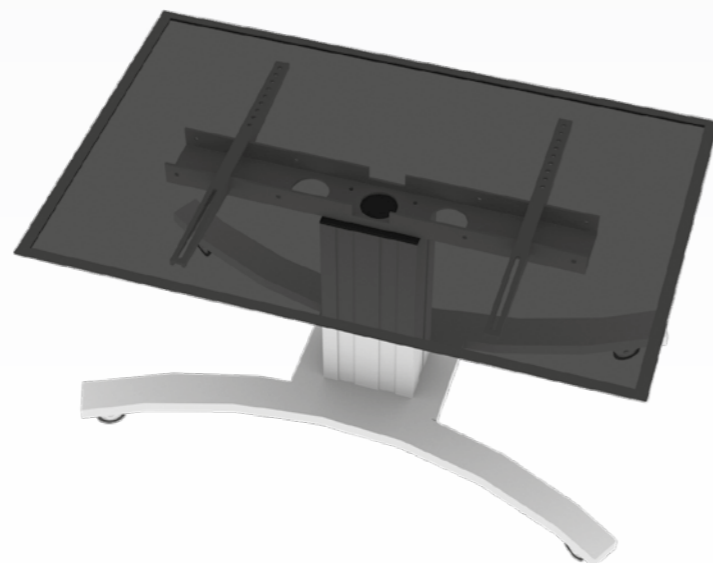

CONEN MOUNTS

Flat panel table systems for interactive displays up to 75"

| | | |
|---|--|--|
| Model | Stroke: 2 x 35 cm (77,5 – 147,5 cm) Early years – adult | Stroke: 28 cm (71 – 99 cm) Kindergarten – primary |
| SCETATI.. | SCETATI3535 | SCETATI28 |
| Mobile, electrically height adjustable system <ul style="list-style-type: none"> 4 castors, 2 lockable C-shaped mobile stand | | |
| Page 38 | System height in table mode: 77,5 – 147,5 cm | System height in table mode: 71 – 99 cm |

| | | |
|---|---|---|
| Model | Manually adjustable heights: 54 – 74 cm Early years – Kindergarten | SCETATI – Manually height adjustable |
| SCETATI | SCETATI | <p>The SCETATI table system offers 5 fixed height positions. Adjustable in 5 cm increments. The safety bolt is fixed with 2 hand screws – children are not able to take it out.</p> |
| Mobile, manually height adjustable system <ul style="list-style-type: none"> 4 castors, 2 lockable C-shaped mobile stand | | |
| Page 39 | Table heights in table mode: 54, 59, 64, 69, 74 cm | |

| | | | |
|--|---|---|---|
| SCETATI.. | SCETATI46 | SCETATI52 | SCETATI58 |
| Mobile table system, fixed heights <ul style="list-style-type: none"> 4 castors, 2 lockable C-shaped mobile stand | | | |
| Page 40 – 41 | Table mode with 10 cm deep display: 46 cm | Table mode with 10 cm deep display: 52 cm | Table mode with 10 cm deep display: 58 cm |

Electrical height adjustment

Our electrically height adjustable tables are standard with cable remote.

According DIN EN 1729-1:2006-9 standards of table and chair heights for KG, pre primary, primary and secondary school we offer mobile table solutions for interactive displays. They are a perfect add on for your existing room layout. Children of any age can work and play in groups around these interactive table solutions.