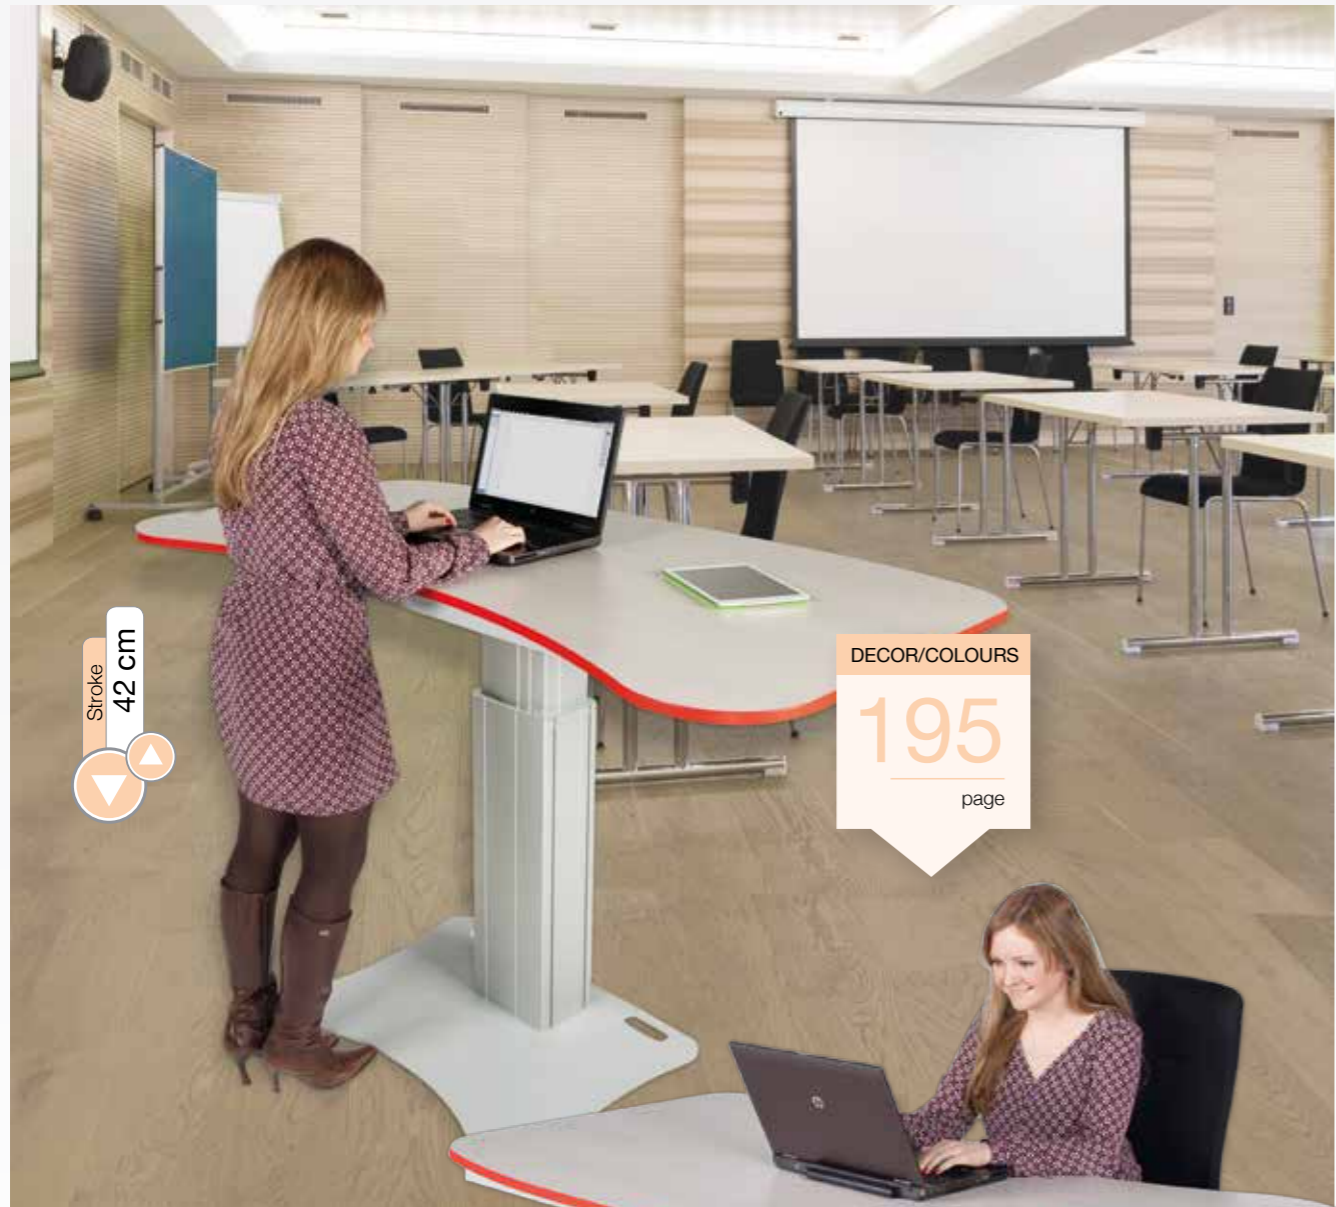

FURNITURE FOR AUDIO-VIDEO

Computer work places

Free-standing office table

Stroke
42 cm

DECOR/COLOURS

195

page

- Ergonomic standing- and sitting work place
 - Electrically height adjustable
 - Switch for electric height adjustment
 - Floor plate made of 0,8 cm strong steel, RAL 9006 – white aluminum
 - Working height approx. 72 – 114 cm
- Dim. W/H/D: 160 x 72 – 114 x 90 cm

Item no. **CCET01-72**

Height adjustable per button

Stroke
42 cm

Image shows: CCET01-72 in specila decor

Conference table oval

Stroke
42 cm

Image shows: CCET02-72 in special decor

- Can be used in standing and seated position
- Switch for electric height adjustment under the plate
- Large floor plate made of 0,8 cm strong steel, RAL 9006 – white aluminum

- Working height approx. 72 – 114 cm
- Dimensions, W/H/D: 200 x 72 – 114 x 120 cm

Item no. **CCET02-72**

Sitting height

Counter height