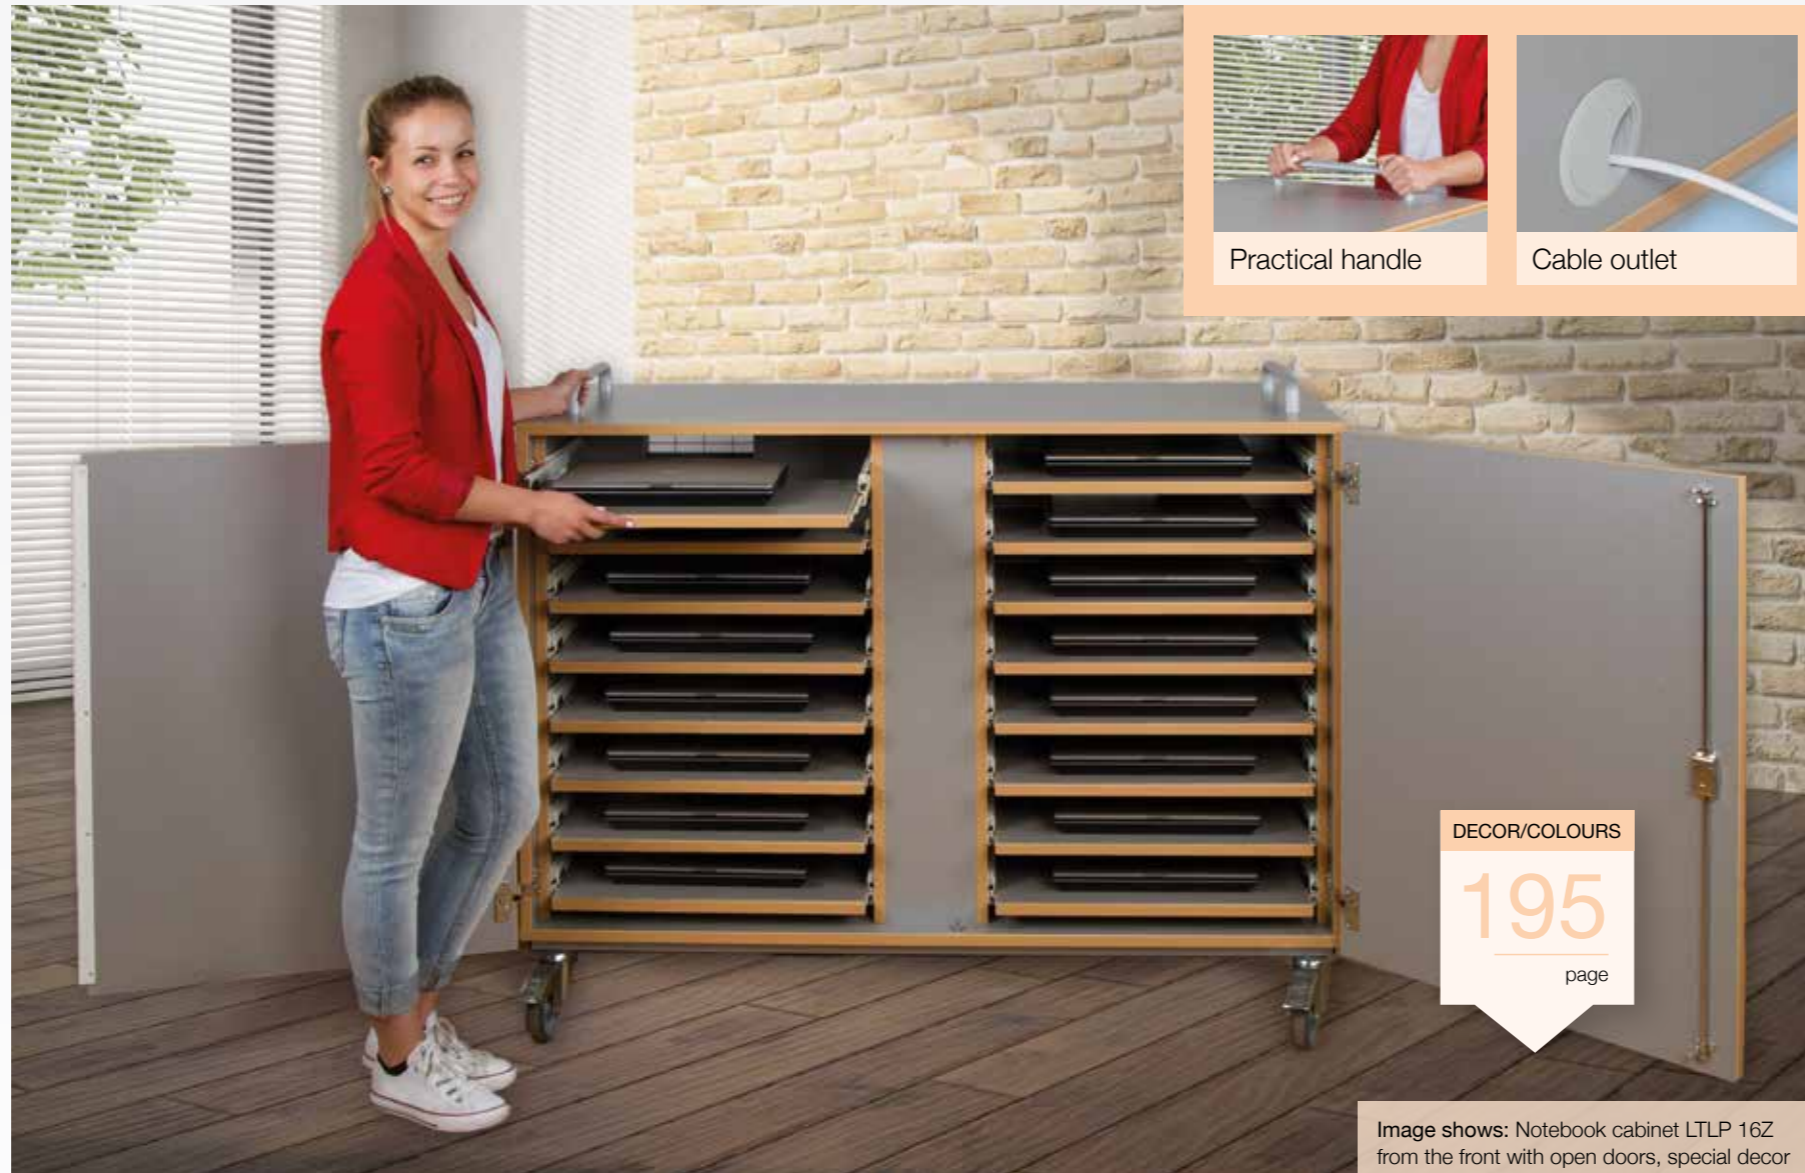

FURNITURE FOR AUDIO-VIDEO

Storage of notebooks and mobile devices

Notebook cabinet PLUS

- Lockable doors at the front and back
- For up to 16 notebooks or 32 tablets
- Incl. 2 multiple sockets with 9 sockets each which can be switched on and off separately
- Mobile on 4 castors, 2 lockable
- Inner compartment suitable for devices up to 17"
- Dim., W/H/D: 135 x 99 x 60 cm

With 16 telescopic pull-outs

- Pull-out shelves: 51,6 cm wide

Item no. **LTLP 16Z**

With 16 shelves

- Shelves: 54,1 cm wide

Item no. **LTLP 16B**

Notebook cabinet (no image) as described above but:

- For up to 24 notebooks or 48 tablets
- Incl. 4 multiple sockets with 6 sockets each which can be switched on and off separately
- Dim., W/H/D: 135 x 137,5 x 60 cm

With 24 telescopic pull-outs

- Pull-out shelves: 51,6 cm wide

Item no. **LTLP 24Z**

With 24 shelves

- Shelves: 54,1 cm wide

Item no. **LTLP 24B**

Practical handle

Cable outlet

With USB interface

Item no. **LTL-USB**

With WLAN interface

Item no. **LTL-WLAN**

2 24-port splitter for network connection

- TP-LINK 24-port Gigabit Smart
- Switch with 4 combination SFP connections
- 24 10/100/1000 Mbps RJ45 connections
- 48 Gbps capacity
- Without ventilator for noiseless operation
- Dimensions, W/H/D: 44 x 18 x 4,4 cm