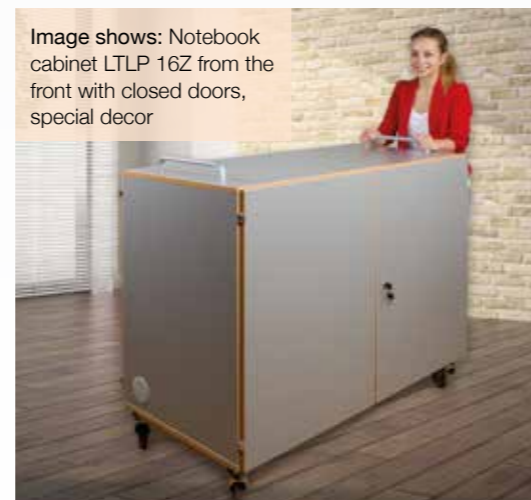

FURNITURE FOR AUDIO-VIDEO

Storage of notebooks and mobile devices

Notebook cabinet PLUS

- Lockable doors at the front and back
- For up to 16 notebooks or 32 tablets
- Incl. 2 multiple sockets with 9 sockets each which can be switched on and off separately
- Mobile on 4 castors, 2 lockable
- Inner compartment suitable for devices up to 17"
- Dim., W/H/D: 135 x 99 x 60 cm

With 24 telescopic pull-outs

- Pull-out shelves: 51,6 cm wide

Item no. **LTLP 24Z**

With 24 shelves

- Shelves: 54,1 cm wide

Item no. **LTLP 24B**

Practical handle

Cable outlet

DECOR/COLOURS

195

page

Image shows: Notebook cabinet LTLP 16Z from the front with open doors, special decor

Image shows: Notebook cabinet LTLP 16Z from behind with closed doors, special decor

Image shows: Notebook cabinet LTLP 16Z from the front with closed doors, special decor

Choice of pull-out shelves or shelves

Additional equipment

Image shows: Notebook cabinet LTLP 16Z from behind with open doors, special decor

1 Programmable multiple socket

- 4 independently programmable circuits
- Optionally with USB- or WLAN interface
- Simple programming via computer, including driver software