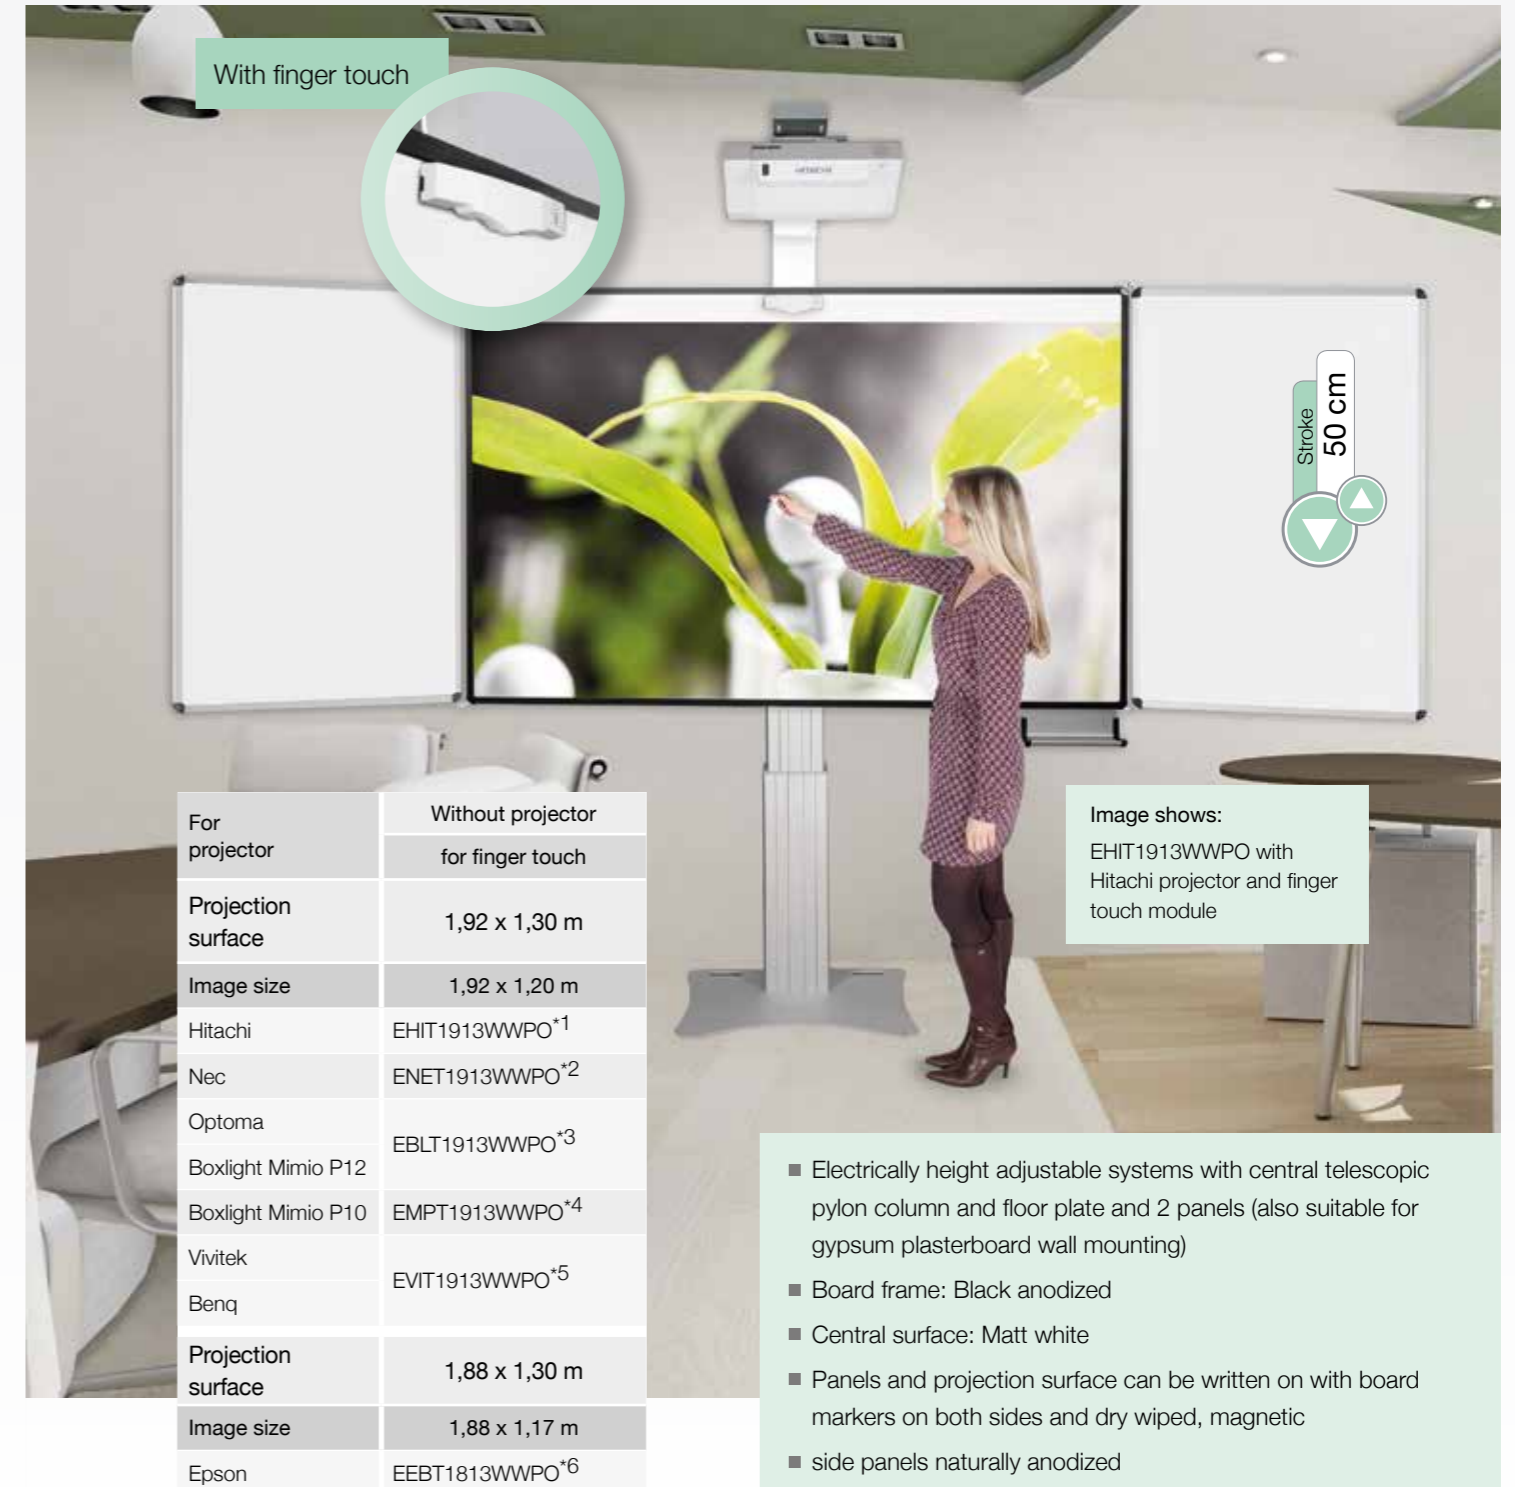

BOARDS FOR INTERACTIVE PROJECTORS

Electrically height adjustable board systems for interactive projectors

Pylon system with whiteboard side wings for wall mounting including floor plate for interactive pen-operable projectors

Image shows:
EHI2013WWPO with
Hitachi projector

For projector	Without projector	
	for pen touch	
Projection surface	2,07 x 1,30 m	1,92 x 1,20 m
Image size	2,07 x 1,30 m	1,92 x 1,20 m
Hitachi	EHI2013WWPO*1	EHI1912WWPO*1
Epson	EEB2013WWPO*2	EEB1912WWPO*2
Nec	ENE2013WWPO*3	ENE1912WWPO*3
Optoma	EBL2013WWPO*4	EBL1912WWPO*4
Boxlight Mimio P12	EMP2013WWPO*5	EMP1912WWPO*5
Eiki	EV12013WWPO*6	EV11912WWPO*6
Vivitek		
Benq		

For projector	Without projector	
	for finger touch	
Projection surface	1,92 x 1,30 m	
Image size	1,92 x 1,20 m	
Hitachi	EHIT1913WWPO*1	
Nec	ENET1913WWPO*2	
Optoma	EBLT1913WWPO*3	
Boxlight Mimio P12	EMPT1913WWPO*4	
Vivitek	EVIT1913WWPO*5	
Benq		
Projection surface	1,88 x 1,30 m	
Image size	1,88 x 1,17 m	
Epson	EEBT1813WWPO*6	

Image shows:
EHIT1913WWPO with
Hitachi projector and finger
touch module

- Electrically height adjustable systems with central telescopic pylon column and floor plate and 2 panels (also suitable for gypsum plasterboard wall mounting)
- Board frame: Black anodized
- Central surface: Matt white
- Panels and projection surface can be written on with board markers on both sides and dry wiped, magnetic
- side panels naturally anodized