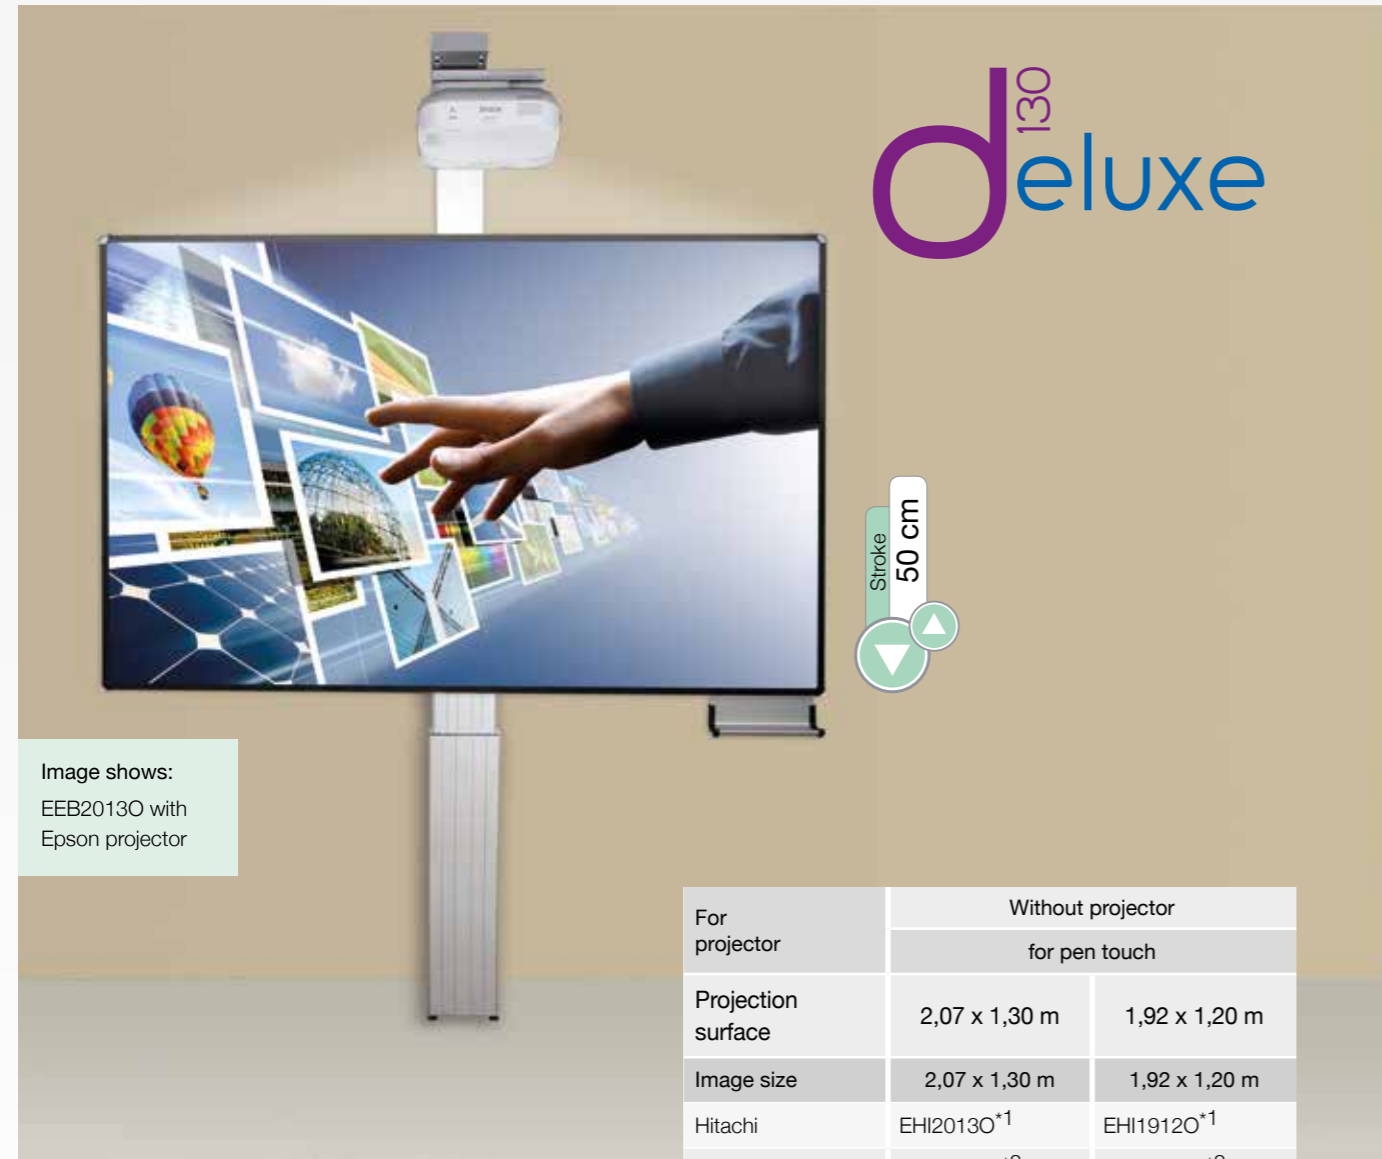

BOARDS FOR INTERACTIVE PROJECTORS

Electrically height adjustable board systems for interactive projectors

Pylon system for wall mounting for interactive pen-operable projectors

Pylon system for wall mounting for interactive finger-operable projectors

d¹³⁰ deluxe

Stroke
50 cm

Image shows:
EEB2013O with
Epson projector

For projector	Without projector	
	for pen touch	
Projection surface	2,07 x 1,30 m	1,92 x 1,20 m
Image size	2,07 x 1,30 m	1,92 x 1,20 m
Hitachi	EHI2013O ^{*1}	EHI1912O ^{*1}
Epson	EEB2013O ^{*2}	EEB1912O ^{*2}
Nec	ENE2013O ^{*3}	ENE1912O ^{*3}
Optoma	EBL2013O ^{*4}	EBL1912O ^{*4}
Boxlight Mimio P12		
Eiki	EMP2013O ^{*5}	EMP1912O ^{*5}
Vivitek	EVI2013O ^{*6}	EVI1912O ^{*6}
Benq		

- Electrically height adjustable systems with central telescopic pylon column and leveling feet for wall mounting
- Board frame: Black anodized
- Central surface: Matt white, can be written on and dry wiped, magnetic