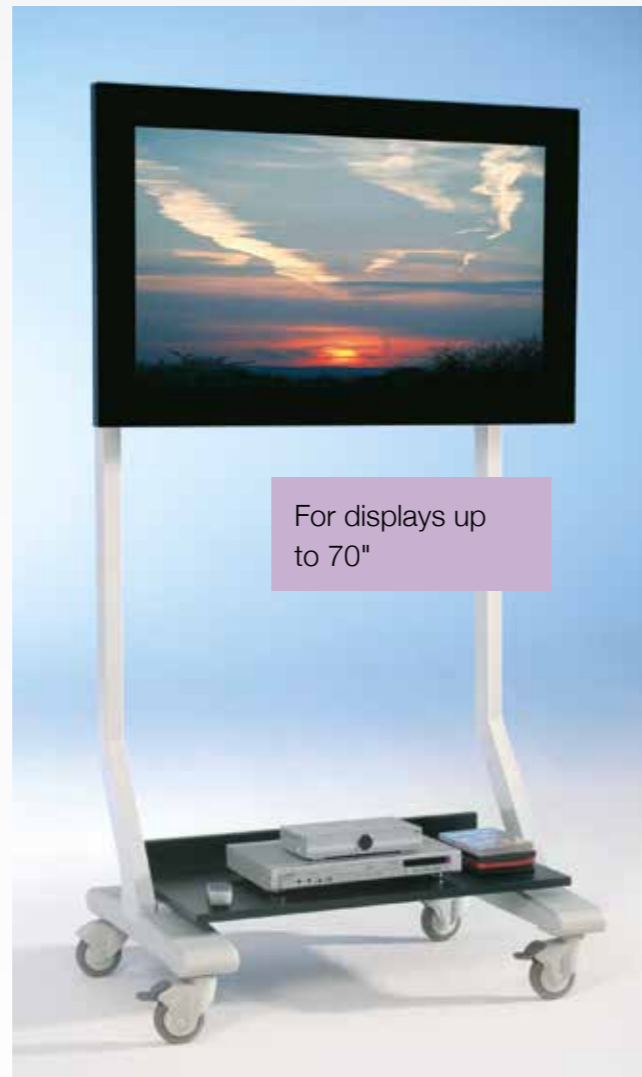

CONEN MOUNTS

TV carts for (interactive) displays

Not height adjustable ScreenCarts for (interactive) displays

All ScreenCarts can transport TVs with up to 70" screens, due to their 4 robust easy-running castors.

2 of these 4 castors are lockable – that means the cabinet only moves if you want it to! The holder for the TV is fixed to the steel construction – every TV is secured tightly to the cabinet.

VESA horizontal 100 – 600
VESA vertical 100 – 400

Item no. **SCS-F**

For displays up to 70"

ScreenCart M with black shelf

- For 42" – 70" Displays
- Solid universal frame for displays included
- Dimensions, W/H/D: 94 x 172 x 65 cm
- Dimensions shelf, W/D: 86 x 45 cm

Dimensions, W/H/D: 94 x 172 x 65 cm
Cabinet: 86 x 40 x 40 cm

Item no. **SCL-S40GF**

OPTIONAL

Thanks to the inclinable holder, the screen can be fixed to the ideal position for all viewers. This holder can also be ordered with the ScreenCarts.